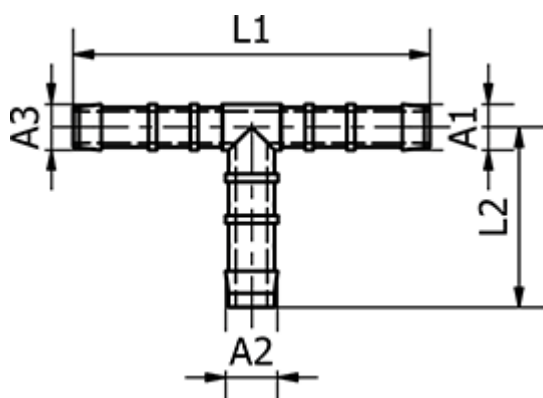

Data Sheet

Article number: 58635517

Description: Tube Connector 35.517, Ø16/ Ø16/ Ø16
Tee connector

Measures

Ext. Hose Diameter A3	= 16
Ext. Hose Diameter A1	= 16
Ext. Hose Diameter A2	= 16
L1	= 81
L2	= 45